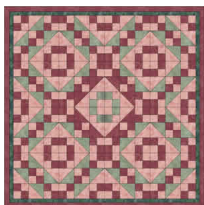

## Road to California

Our own EZ Build Four Patch® and EZ Build Half Square Triangles® make constructing Road to California easier than you can imagine. **Totally pieced in the hoop and quilted in the hoop.**

Rating: Not Rated Yet

**Price**

\$40.00

Discount

[Ask a question about this product](#)

Description

Our own EZ Build Four Patch® and EZ Build Half Square Triangles® make constructing Road to California easier than you can imagine.

Totally pieced in the hoop and quilted in the hoop.