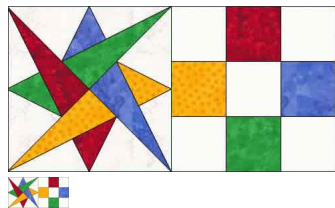

Starry Path & Nine Patch Combo

Starry Path looks really complex and is surprisingly easy to get right when it is made In The Hoop! **Totally pieced in the hoop and quilted in the hoop.**

Rating: Not Rated Yet

Price

$64.00

Discount $-16.00

[Ask a question about this product](#)

Description