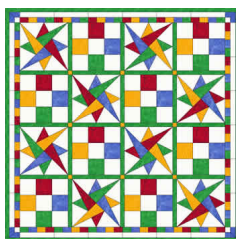

Starry Path looks complex and is really easy when it is made **In The Hoop!**

Starry Path is available alone and in two different and discounted combination sets. (See [Starry Path and Counterpane Combo](#) as the second option)

Includes:

- Machine instructions for 5 inch and 8 inch blocks
- Complete step by step instructions with photos of every step from hooping to binding
- Block for use with Electric Quilt

BONUS:

Puzzled Heart