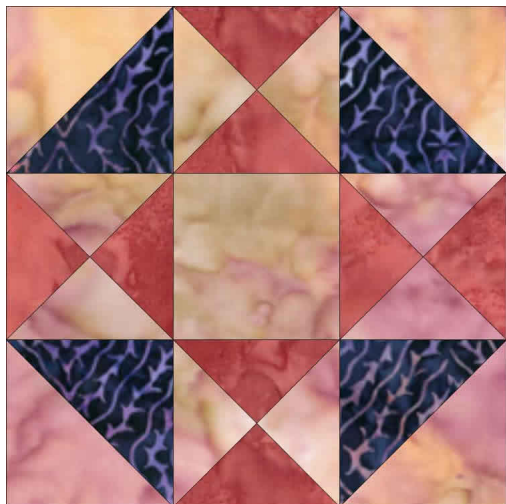

## Swamp Angel

Once we saw the name - we couldn't resist this great block. **Totally pieced in the hoop and quilted in the hoop.**

Rating: Not Rated Yet

**Price**

\$40.00

Discount

[Ask a question about this product](#)

Description

Once we saw the name - we couldn't resist this great block.

Totally pieced in the hoop and quilted in the hoop.

# Pieced Blocks: Swamp Angel

---

## Includes:

- EZ Build Half Square Triangle<sup>®</sup>
- EZ Build Quarter Square Triangle<sup>®</sup>
- Machine instructions for 5 and 8 inch blocks
- Complete step by step instructions with photos of every step from hooping to binding
- Block for use with Electric Quilt
- **BONUS:**  
**Quilt Design - Ribbons of Love**  
Interchangeable Quilt only designs for plain or unpieced 5 and 8 inch blocks.